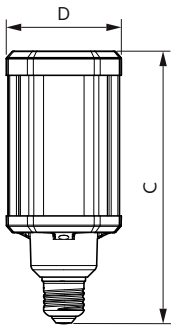

Product data

Full product code	871869963820700
Order product name	TrueForce LED HPL ND 40-28W E27 840
EAN/UPC - Product	8718699638207
Order code	929002006402
Numerator - Quantity Per Pack	1
Numerator - Packs per outer box	6
Material Nr. (12NC)	929002006402
Net Weight (Piece)	0.365 kg

Dimensional drawing

TrueForce LED HPL ND 40-28W E27 840

Product	D	C
TrueForce LED HPL ND 40-28W E27 840	75 mm	178 mm

Photometric data

LEDTrueForce E27 28W 4000K

LEDTrueForce E27 360

TrueForce LED Public (Urban/Road – HPL/SON)