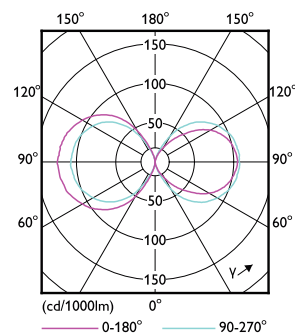

Warnings and Safety

- Installation should always be performed by a qualified electrician or installer. Use the installation guide for instructions

Product data

General information		Color Designation	
Cap-Base	E27 [E27]	Color Designation	Cool White (CW)
EU RoHS compliant	Yes	Correlated Color Temperature (Nom)	4000 K
Nominal Lifetime (Nom)	50000 h	Luminous Efficacy (rated) (Nom)	142.00 lm/W
Switching Cycle	50000X	Color Consistency	<6
Technical Type	28-125W	Color Rendering Index (Nom)	80
Flux measurement reference	Sphere	LLMF At End Of Nominal Lifetime (Nom)	70 %
Light technical		Operating and electrical	
Color Code	840 [CCT of 4000K]	Input Frequency	50 to 60 Hz
Beam Angle (Nom)	360 °	Power (Nom)	28 W
Luminous Flux (Nom)	4000 lm	Lamp Current (Nom)	125 mA
		Wattage Equivalent	80 W

Product data

Full product code	871869963820700
Order product name	TrueForce LED HPL ND 40-28W E27 840
EAN/UPC - Product	8718699638207
Order code	929002006402
Numerator - Quantity Per Pack	1
Numerator - Packs per outer box	6
Material Nr. (12NC)	929002006402
Net Weight (Piece)	0.365 kg

Dimensional drawing

TrueForce LED HPL ND 40-28W E27 840

Product	D	C
TrueForce LED HPL ND 40-28W E27 840	75 mm	178 mm

Photometric data

LEDTrueForce E27 28W 4000K

LEDTrueForce E27 360

TrueForce LED Public (Urban/Road – HPL/SON)