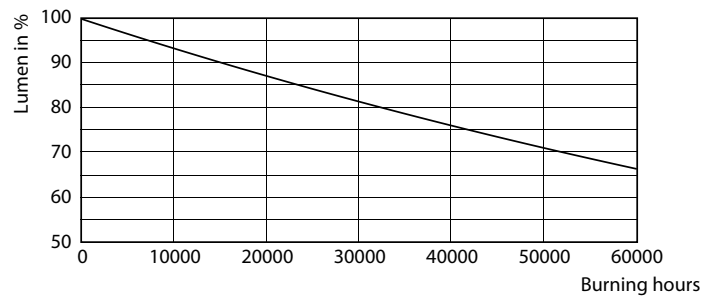

Warnings and Safety

- Installation should always be performed by a qualified electrician or installer. Use the installation guide for instructions

Product data

General information		Color Designation	
Cap-Base	E27 [E27]	Color Designation	Cool White (CW)
EU RoHS compliant	Yes	Correlated Color Temperature (Nom)	4000 K
Nominal Lifetime (Nom)	50000 h	Luminous Efficacy (rated) (Nom)	142.00 lm/W
Switching Cycle	50000X	Color Consistency	<6
Technical Type	28-125W	Color Rendering Index (Nom)	80
Flux measurement reference	Sphere	LLMF At End Of Nominal Lifetime (Nom)	70 %
Light technical		Operating and electrical	
Color Code	840 [CCT of 4000K]	Input Frequency	50 to 60 Hz
Beam Angle (Nom)	360 °	Power (Nom)	28 W
Luminous Flux (Nom)	4000 lm	Lamp Current (Nom)	125 mA
		Wattage Equivalent	80 W

Photometric data

LEDTrueForce E27 28W 4000K

Lifetime

LEDTrueForce Others 360

LEDTrueForce Others 360