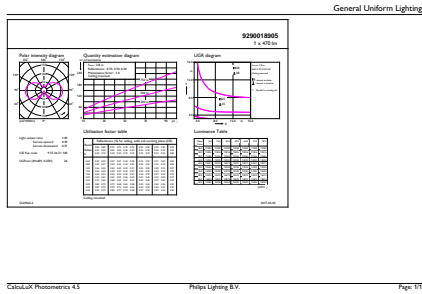

CorePro GLASS LED candles and lusters

Photometric data

General uniform lighting - CorePro LEDLusterND4.3-40W E27 827P45CLG