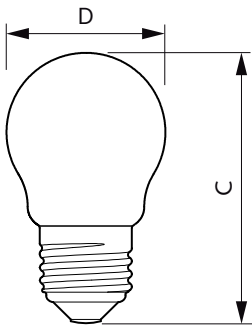

Product data

General Information		Operating and Electrical	
Cap-Base	E27 [E27]	Line Frequency	50 to 60 Hz
Nominal lifetime	15,000 hour(s)	Input Frequency	50 to 60 Hz
Switching Cycle	20,000	Power Consumption	4.3 W
Lighting Technology	LED	Lamp Current (Nom)	40 mA
Flux measurement reference	Sphere	Wattage Equivalent	40 W
		Starting Time (Nom)	0.5 s
		Warm-up time to 60% light	0.5 s
		Power Factor (Fraction)	0.41
		Voltage (Nom)	220-240 V
Light Technical		Temperature	
Color Code	827 [CCT of 2700K]	T-Case Maximum (Nom)	45 °C
Luminous Flux	470 lumen		
Color Designation	Warm White (WW)	Controls and Dimming	
Correlated Color Temperature (Nom)	2700 K	Dimmable	No
Luminous Efficacy (rated) (Nom)	109.00 lm/W		
Color Consistency	<6		
Color rendering index (CRI)	80		
LLMF At End Of Nominal Lifetime (Nom)	70 %		

CorePro GLASS LED candles and lusters

Mechanical and Housing

Bulb Finish	Clear
Bulb Shape	P45 [P 45mm]

Approval and Application

Energy Efficiency Class	F
Energy Consumption kWh/1000 h	5 kWh
EPREL Registration Number	387410
CE mark	Yes
EU RoHS compliant	Yes

Dimensional drawing

Product	D	C
CorePro LEDLusterND4.3-40W E27 827P45CLG	45 mm	82 mm

Photometric data

Spectral Power Distribution Colour - CorePro LEDLusterND4.3-40W E27 827P45CLG

Light Distribution Diagram - CorePro LEDLusterND4.3-40W E27 827P45CLG