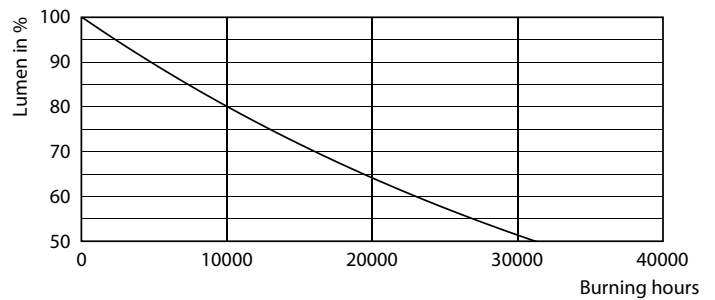

Lifetime

Life Expectancy Diagram - CorePro LEDLusterND4.3-40W E27 827P45CLG

Lumen Maintenance Diagram - CorePro LEDLusterND4.3-40W E27 827P45CLG