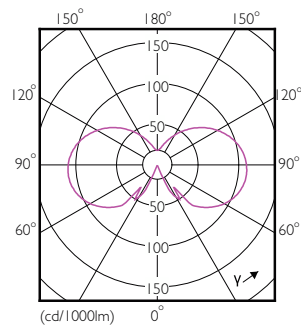

Product data

General Information		Operating and Electrical	
Cap-Base	E27 [E27]	Line Frequency	50 to 60 Hz
Nominal lifetime	15,000 hour(s)	Input Frequency	50 to 60 Hz
Switching Cycle	20,000	Power Consumption	4.3 W
Lighting Technology	LED	Lamp Current (Nom)	40 mA
Flux measurement reference	Sphere	Wattage Equivalent	40 W
		Starting Time (Nom)	0.5 s
		Warm-up time to 60% light	0.5 s
		Power Factor (Fraction)	0.41
		Voltage (Nom)	220-240 V
Light Technical		Temperature	
Color Code	827 [CCT of 2700K]	T-Case Maximum (Nom)	45 °C
Luminous Flux	470 lumen		
Color Designation	Warm White (WW)	Controls and Dimming	
Correlated Color Temperature (Nom)	2700 K	Dimmable	No
Luminous Efficacy (rated) (Nom)	109.00 lm/W		
Color Consistency	<6		
Color rendering index (CRI)	80		
LLMF At End Of Nominal Lifetime (Nom)	70 %		

Dimensional drawing

Product	D	C
CorePro LEDLusterND4.3-40W E27 827P45CLG	45 mm	82 mm

Photometric data

Spectral Power Distribution Colour - CorePro LEDLusterND4.3-40W E27 827P45CLG

Light Distribution Diagram - CorePro LEDLusterND4.3-40W E27 827P45CLG