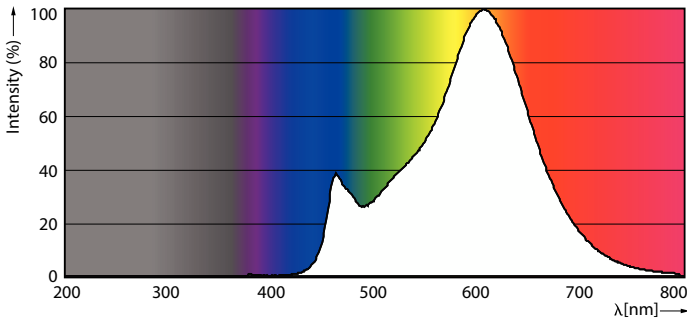

Photometric data

Spectral Power Distribution Colour - CorePro LEDLusterND4.3-40W E27 827P45CLG