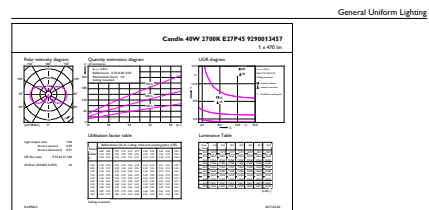

Product data

General Information		Operating and Electrical	
Cap-Base	E27 [E27]	Line Frequency	50 to 60 Hz
Nominal lifetime	15,000 hour(s)	Input Frequency	50 to 60 Hz
Switching Cycle	20,000	Power Consumption	4.3 W
Lighting Technology	LED	Lamp Current (Nom)	35 mA
Flux measurement reference	Sphere	Wattage Equivalent	40 W
Light Technical		Starting Time (Nom)	0.5 s
Color Code	827 [CCT of 2700K]	Warm-up time to 60% light	0.5 s
Luminous Flux	470 lumen	Power Factor (Fraction)	0.5
Color Designation	Warm White (WW)	Voltage (Nom)	220-240 V
Correlated Color Temperature (Nom)	2700 K	Temperature	
Luminous Efficacy (rated) (Nom)	109.00 lm/W	T-Case Maximum (Nom)	55 °C
Color Consistency	<6	Controls and Dimming	
Color rendering index (CRI)	80	Dimmable	No
LLMF At End Of Nominal Lifetime (Nom)	70 %		

CorePro GLASS LED candles and lusters

Mechanical and Housing

Bulb Finish	Frosted
Bulb Shape	P45 [P 45mm]

Approval and Application

Energy Efficiency Class	F
Energy Consumption kWh/1000 h	5 kWh
EPREL Registration Number	387386
CE mark	Yes
EU RoHS compliant	Yes

Dimensional drawing

Product	D	C
CorePro LEDLusterND4.3-40W E27 827P45FRG	45 mm	78 mm

Photometric data

Spectral Power Distribution Colour - CorePro LEDLusterND4.3-40W E27 827P45FRG

General uniform lighting - CorePro LEDLusterND4.3-40W E27 827P45FRG