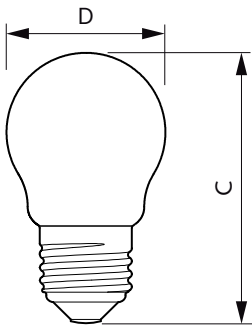

Product data

General Information		Operating and Electrical	
Cap-Base	E27 [E27]	Line Frequency	50 to 60 Hz
Nominal lifetime	15,000 hour(s)	Input Frequency	50 to 60 Hz
Switching Cycle	20,000	Power Consumption	4.3 W
Lighting Technology	LED	Lamp Current (Nom)	35 mA
Flux measurement reference	Sphere	Wattage Equivalent	40 W
Light Technical		Starting Time (Nom)	0.5 s
Color Code	827 [CCT of 2700K]	Warm-up time to 60% light	0.5 s
Luminous Flux	470 lumen	Power Factor (Fraction)	0.5
Color Designation	Warm White (WW)	Voltage (Nom)	220-240 V
Correlated Color Temperature (Nom)	2700 K	Temperature	
Luminous Efficacy (rated) (Nom)	109.00 lm/W	T-Case Maximum (Nom)	55 °C
Color Consistency	<6	Controls and Dimming	
Color rendering index (CRI)	80	Dimmable	No
LLMF At End Of Nominal Lifetime (Nom)	70 %		

CorePro GLASS LED candles and lusters

Mechanical and Housing

Bulb Finish	Frosted
Bulb Shape	P45 [P 45mm]

Approval and Application

Energy Efficiency Class	F
Energy Consumption kWh/1000 h	5 kWh
EPREL Registration Number	387386
CE mark	Yes
EU RoHS compliant	Yes

Dimensional drawing

Product	D	C
CorePro LEDLusterND4.3-40W E27 827P45FRG	45 mm	78 mm

Photometric data

Spectral Power Distribution Colour - CorePro LEDLusterND4.3-40W E27 827P45FRG

General uniform lighting - CorePro LEDLusterND4.3-40W E27 827P45FRG