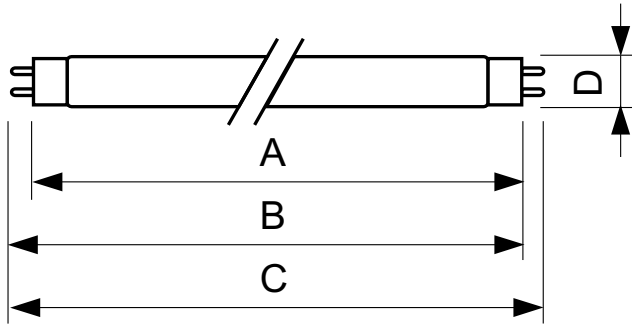

Product data

General Information	
Cap-Base	G13 [Medium Bi-Pin Fluorescent]
Life To 10% Failures (Nom)	12000 h
Life to 50% Failures (Nom)	15000 h
Life to 50% Failures Preheat (Nom)	20000 h
Light Technical	
Color Code	170
Luminous Flux (Nom)	4300 lm
Luminous Flux (Rated) (Nom)	4300 lm
Color Designation	Green (G)
LLMF 2000 h Rated	90 %
Operating and Electrical	
Power (Nom)	36.0 W
Lamp Current (Nom)	0.440 A

TL-D Colored

EAN/UPC - Product	8711500643001
Order code	928048501705
Numerator - Quantity Per Pack	1
Numerator - Packs per outer box	25

Material Nr. (12NC)	928048501705
Net Weight (Piece)	135.000 g

Dimensional drawing

TL-D 36W/170 Green

Product	D (max)	A (max)	B (max)	B (min)	C (max)
TL-D Colored 36W Green 1SL/25	28.0 mm	1199.4 mm	1206.5 mm	1204.1 mm	1213.6 mm

Photometric data

TL-DCOL 170