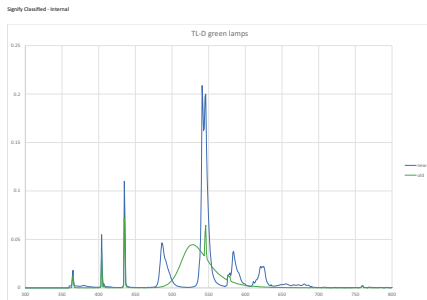

Voltage (Nom)	103 V
Temperature	
Design Temperature (Nom)	25 °C
Controls and Dimming	
Dimmable	Yes
Approval and Application	
Energy Efficiency Label (EEL)	A+
Mercury (Hg) Content (Nom)	1.7 mg
Energy Consumption kWh/1000 h	42 kWh
Product Data	
Full product code	871150064300140
Order product name	TL-D Colored 36W Green 1SL/25

TL-D Colored

EAN/UPC - Product	8711500643001
Order code	928048501705
Numerator - Quantity Per Pack	1
Numerator - Packs per outer box	25

Material Nr. (12NC)	928048501705
Net Weight (Piece)	135.000 g

Dimensional drawing

TL-D 36W/170 Green

Product	D (max)	A (max)	B (max)	B (min)	C (max)
TL-D Colored 36W Green 1SL/25	28.0 mm	1199.4 mm	1206.5 mm	1204.1 mm	1213.6 mm

Photometric data

TL-DCOL 170