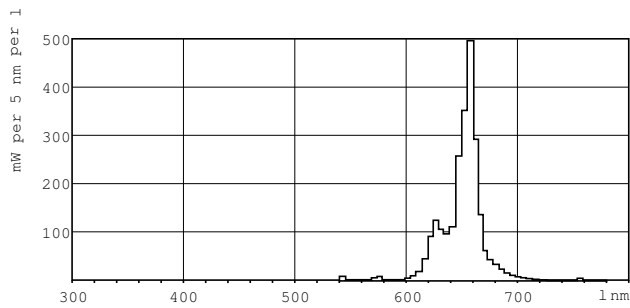

Product data

General Information		Voltage (Nom)	
Cap-Base	G13 [Medium Bi-Pin Fluorescent]	103 V	
Life To 10% Failures (Nom)	12000 h	Temperature	
Life to 50% Failures (Nom)	15000 h	Design Temperature (Nom)	25 °C
Light Technical		Controls and Dimming	
Color Code	150	Dimmable	Yes
Luminous Flux (Nom)	55 lm	Approval and Application	
Luminous Flux (Rated) (Nom)	55 lm	Energy Efficiency Label (EEL)	E
Color Designation	Red (HO)	Mercury (Hg) Content (Nom)	13.0 mg
LLMF 2000 h Rated	85 %	Energy Consumption kWh/1000 h	51 kWh
Operating and Electrical		Product Data	
Power (Nom)	36.0 W	Full product code	871150072748040
Lamp Current (Nom)	0.440 A	Order product name	TL-D Colored 36W Red 1SL/25

TL-D Colored

EAN/UPC - Product	8711500727480
Order code	928048501505
Numerator - Quantity Per Pack	1
Numerator - Packs per outer box	25

Material Nr. (12NC)	928048501505
Net Weight (Piece)	135.000 g

Dimensional drawing

TL-D 36W/150 Red

Product	D (max)	A (max)	B (max)	B (min)	C (max)
TL-D Colored 36W Red 1SL/25	28.0 mm	1199.4 mm	1206.5 mm	1204.1 mm	1213.6 mm

Photometric data

LDPB_TL-DCOL_150-Spectral power distribution B/W