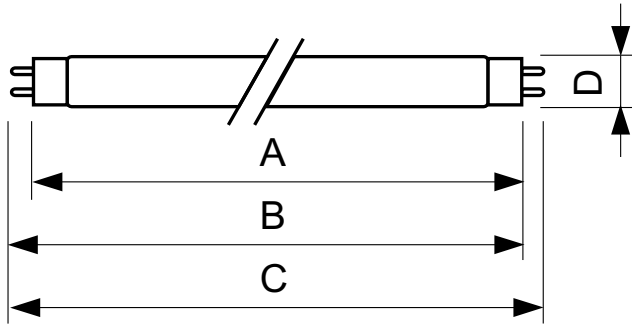

TL-D Colored

TL-D Colored 36W Red 1SL/25

This TL-D lamp (tube diameter 26 mm) helps to create special effects and atmospheres or attract attention by using red, green, blue and yellow light. Apart from using the specific colors, it is also possible to mix the colors to create white light. This lamp offers a high light output, thanks to the use of basic powders. Application areas include shops and showrooms, bars and restaurants, demonstration areas, sign lighting and entertainment stores.

Product data

General Information		Voltage (Nom)	
Cap-Base	G13 [Medium Bi-Pin Fluorescent]	103 V	
Life To 10% Failures (Nom)	12000 h	Temperature	
Life to 50% Failures (Nom)	15000 h	Design Temperature (Nom)	25 °C
Light Technical		Controls and Dimming	
Color Code	150	Dimmable	Yes
Luminous Flux (Nom)	55 lm	Approval and Application	
Luminous Flux (Rated) (Nom)	55 lm	Energy Efficiency Label (EEL)	E
Color Designation	Red (HO)	Mercury (Hg) Content (Nom)	13.0 mg
LLMF 2000 h Rated	85 %	Energy Consumption kWh/1000 h	51 kWh
Operating and Electrical		Product Data	
Power (Nom)	36.0 W	Full product code	871150072748040
Lamp Current (Nom)	0.440 A	Order product name	TL-D Colored 36W Red 1SL/25

TL-D Colored

EAN/UPC - Product	8711500727480
Order code	928048501505
Numerator - Quantity Per Pack	1
Numerator - Packs per outer box	25

Material Nr. (12NC)	928048501505
Net Weight (Piece)	135.000 g

Dimensional drawing

TL-D 36W/150 Red

Product	D (max)	A (max)	B (max)	B (min)	C (max)
TL-D Colored 36W Red 1SL/25	28.0 mm	1199.4 mm	1206.5 mm	1204.1 mm	1213.6 mm

Photometric data

LDPB_TL-DCOL_150-Spectral power distribution B/W