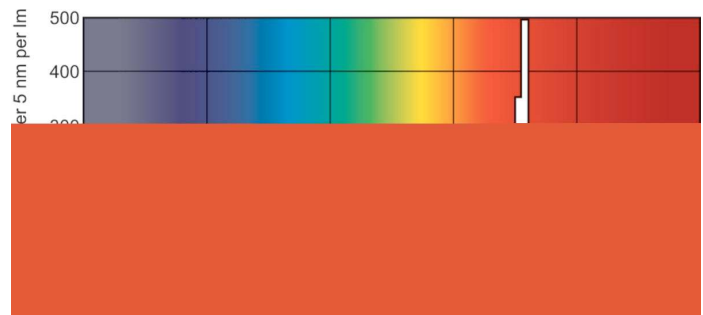

Product data

General Information		Voltage (Nom)	
Cap-Base	G13 [Medium Bi-Pin Fluorescent]	103 V	
Life To 10% Failures (Nom)	12000 h	Temperature	
Life to 50% Failures (Nom)	15000 h	Design Temperature (Nom)	25 °C
Light Technical		Controls and Dimming	
Color Code	150	Dimmable	Yes
Luminous Flux (Nom)	55 lm	Approval and Application	
Luminous Flux (Rated) (Nom)	55 lm	Energy Efficiency Label (EEL)	E
Color Designation	Red (HO)	Mercury (Hg) Content (Nom)	13.0 mg
LLMF 2000 h Rated	85 %	Energy Consumption kWh/1000 h	51 kWh
Operating and Electrical		Product Data	
Power (Nom)	36.0 W	Full product code	871150072748040
Lamp Current (Nom)	0.440 A	Order product name	TL-D Colored 36W Red 1SL/25

TL-D Colored

EAN/UPC - Product	8711500727480
Order code	928048501505
Numerator - Quantity Per Pack	1
Numerator - Packs per outer box	25

Material Nr. (12NC)	928048501505
Net Weight (Piece)	135.000 g

Dimensional drawing

TL-D 36W/150 Red

Product	D (max)	A (max)	B (max)	B (min)	C (max)
TL-D Colored 36W Red 1SL/25	28.0 mm	1199.4 mm	1206.5 mm	1204.1 mm	1213.6 mm

Photometric data

LDPB_TL-DCOL_150-Spectral power distribution B/W