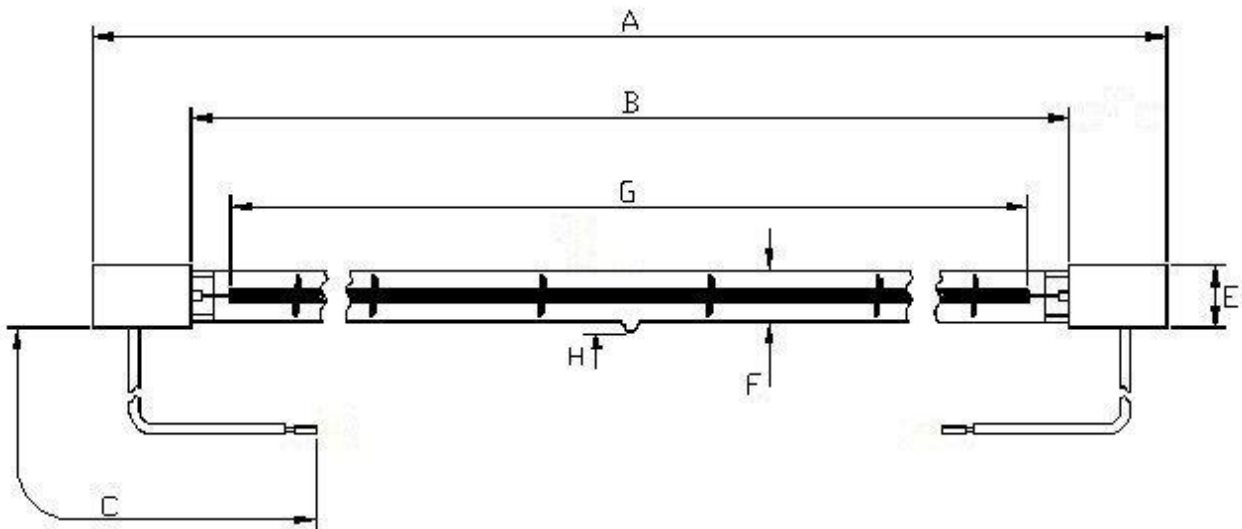

Victory Lighting Product Data Specification

Product Code: 64241335
Issue No: 3
Issue Date: 16 September 2013

Dimensions

A	306±2	F	10.5
B	266 nom	G	237 nom
C	360±5	H	5 Max

All dimensions in mm unless otherwise stated

Technical Data

Volts	240	Colour Temp K	2600
Watts	1300	Life Hrs	1000
Finish	Ruby slim	Burning Position	Horizontal
Cap	Sk15		

Cap: Cemented ceramic,
Lead: PTFE insulated with silicon impregnated glass fibre sleeve, crimp terminals